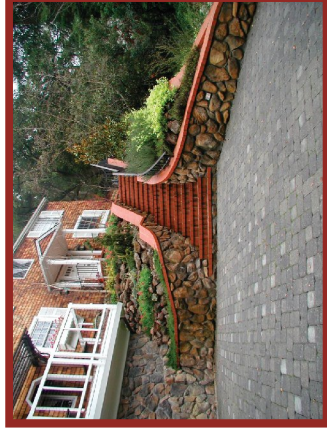

For more information or to view photos of some of our recent projects, go to:

www.lebecinc.com